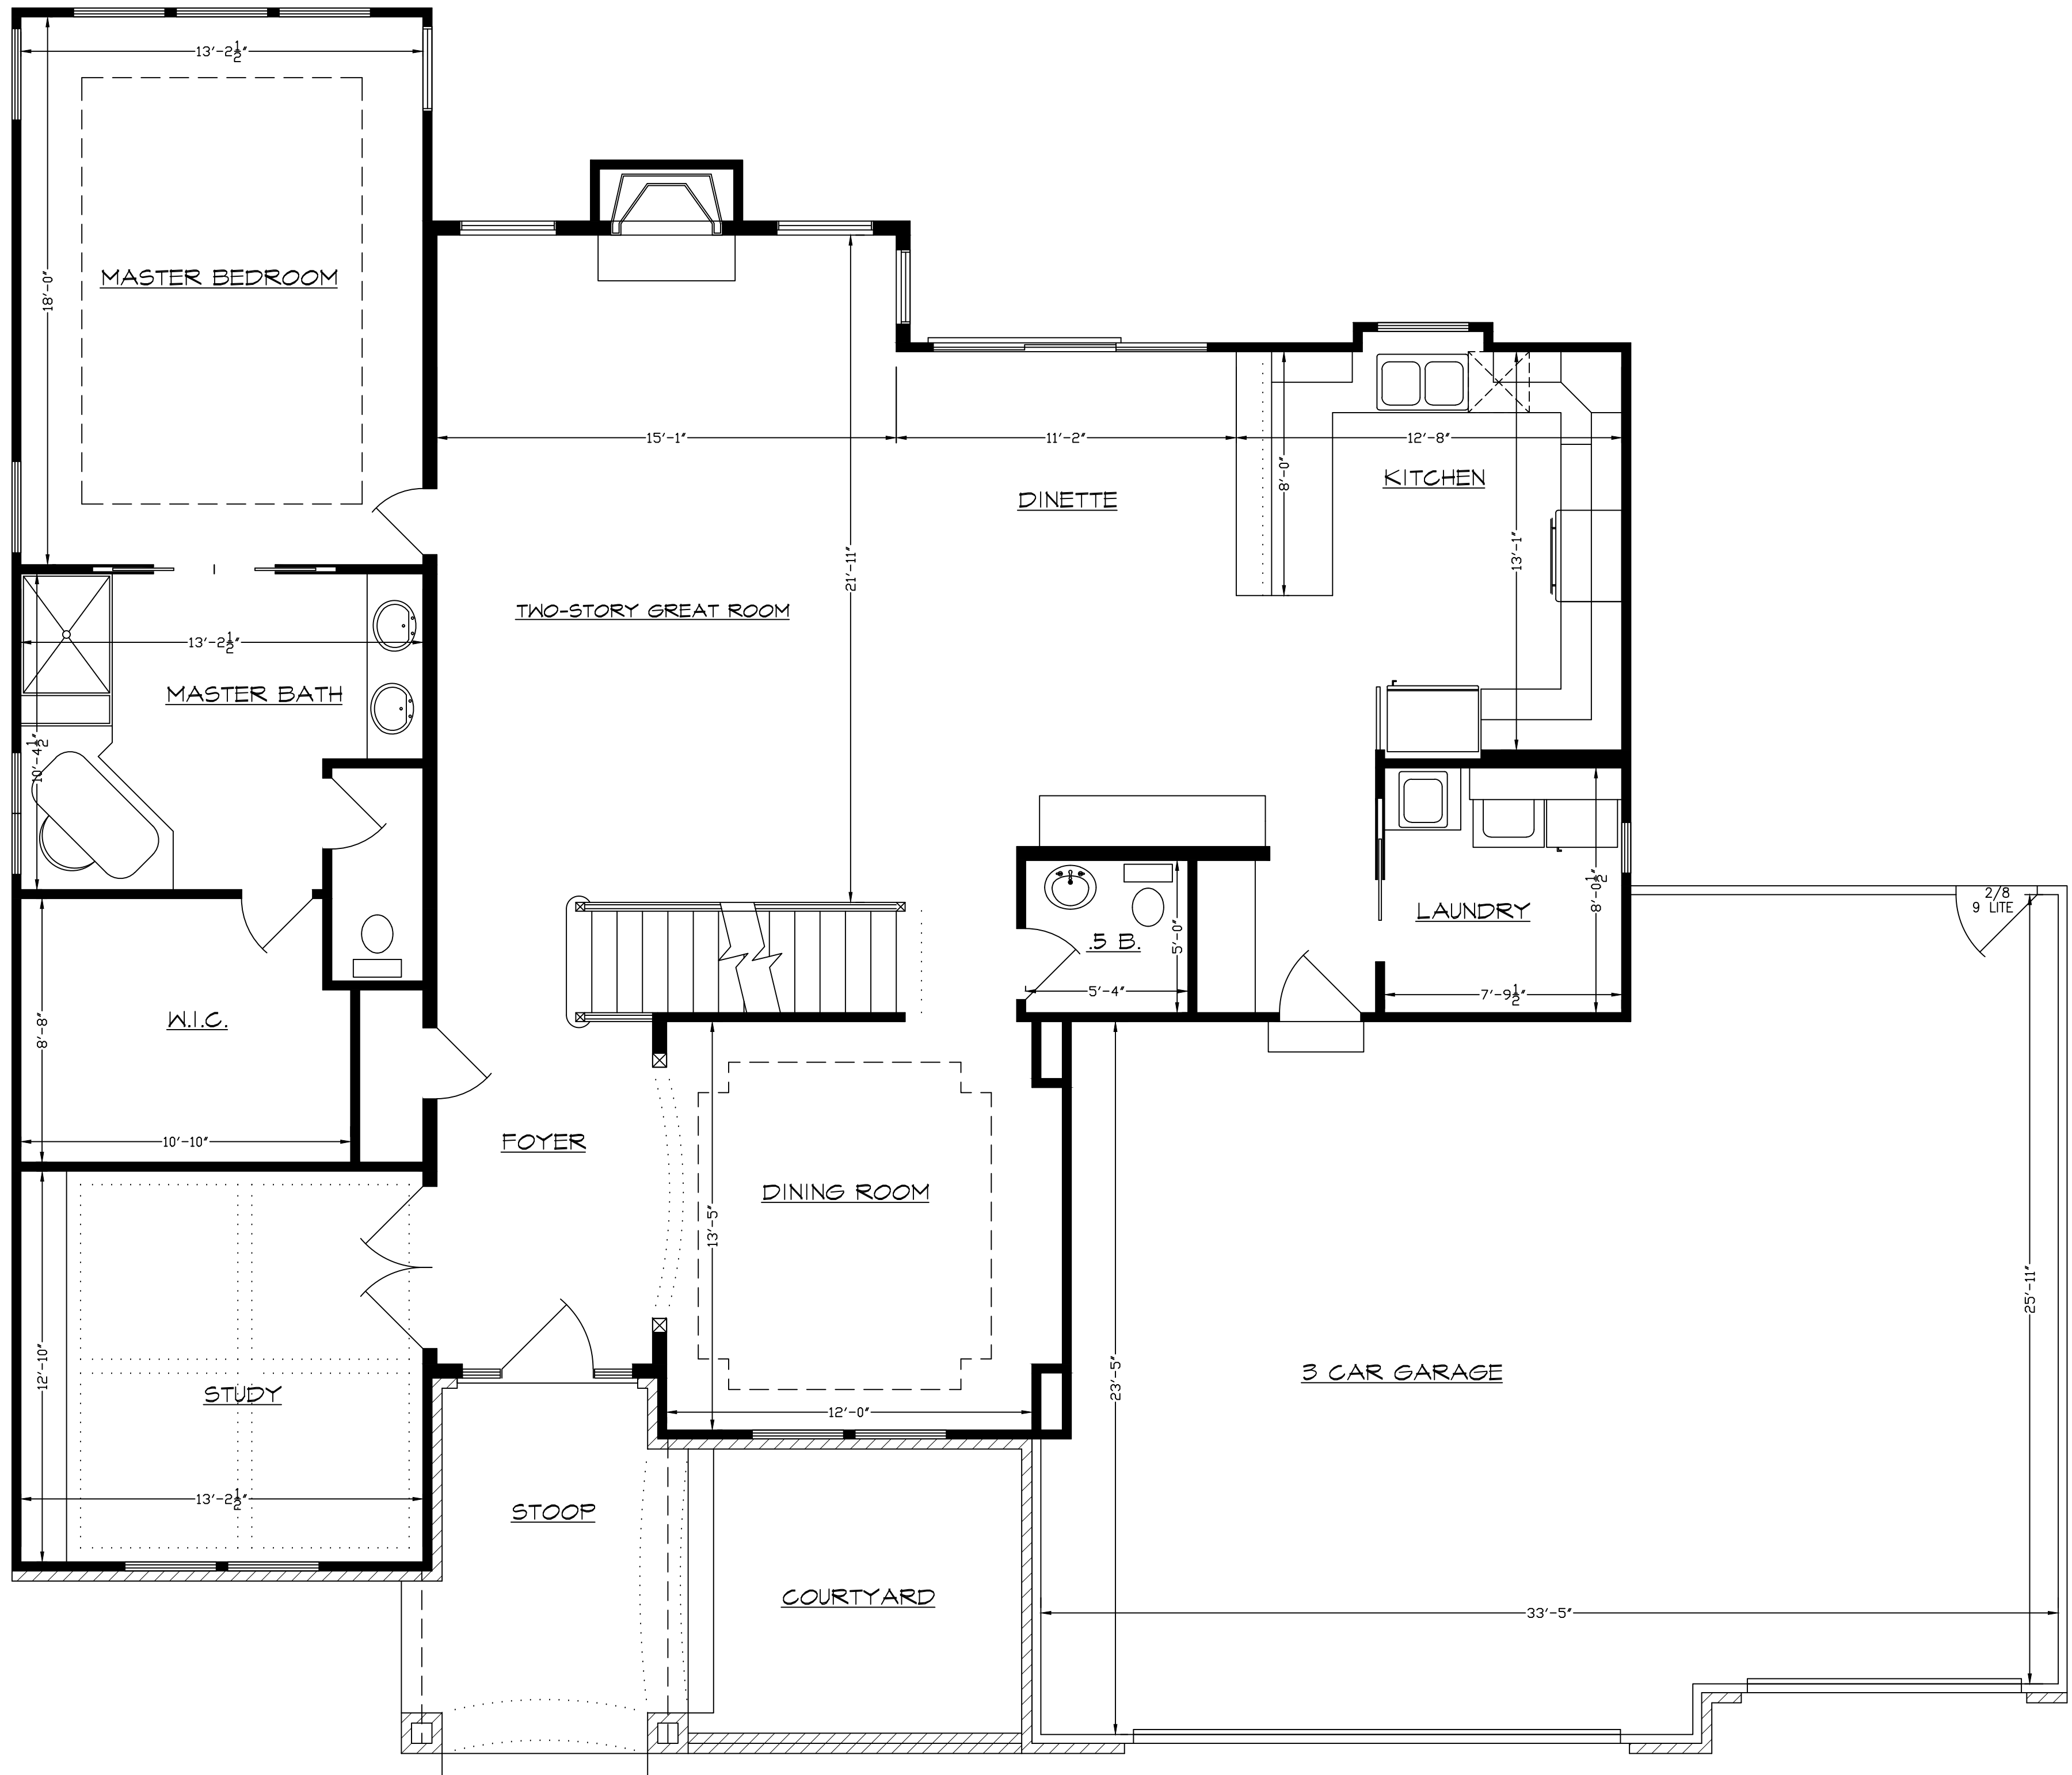

BASEMENT  
1457 SQ. FT. FINISHED

FIRST FLOOR  
1931 SQ. FT.

TWO-STORY GREAT ROOM

BEDROOM #4

BEDROOM #3

BATH

BATH

TWO-STORY FOYER  
OPEN TO BELOW

BEDROOM #2

SECOND FLOOR

798 SQ. FT.

( PLUS OPEN AREAS, BONUS RM., & STAIRS )