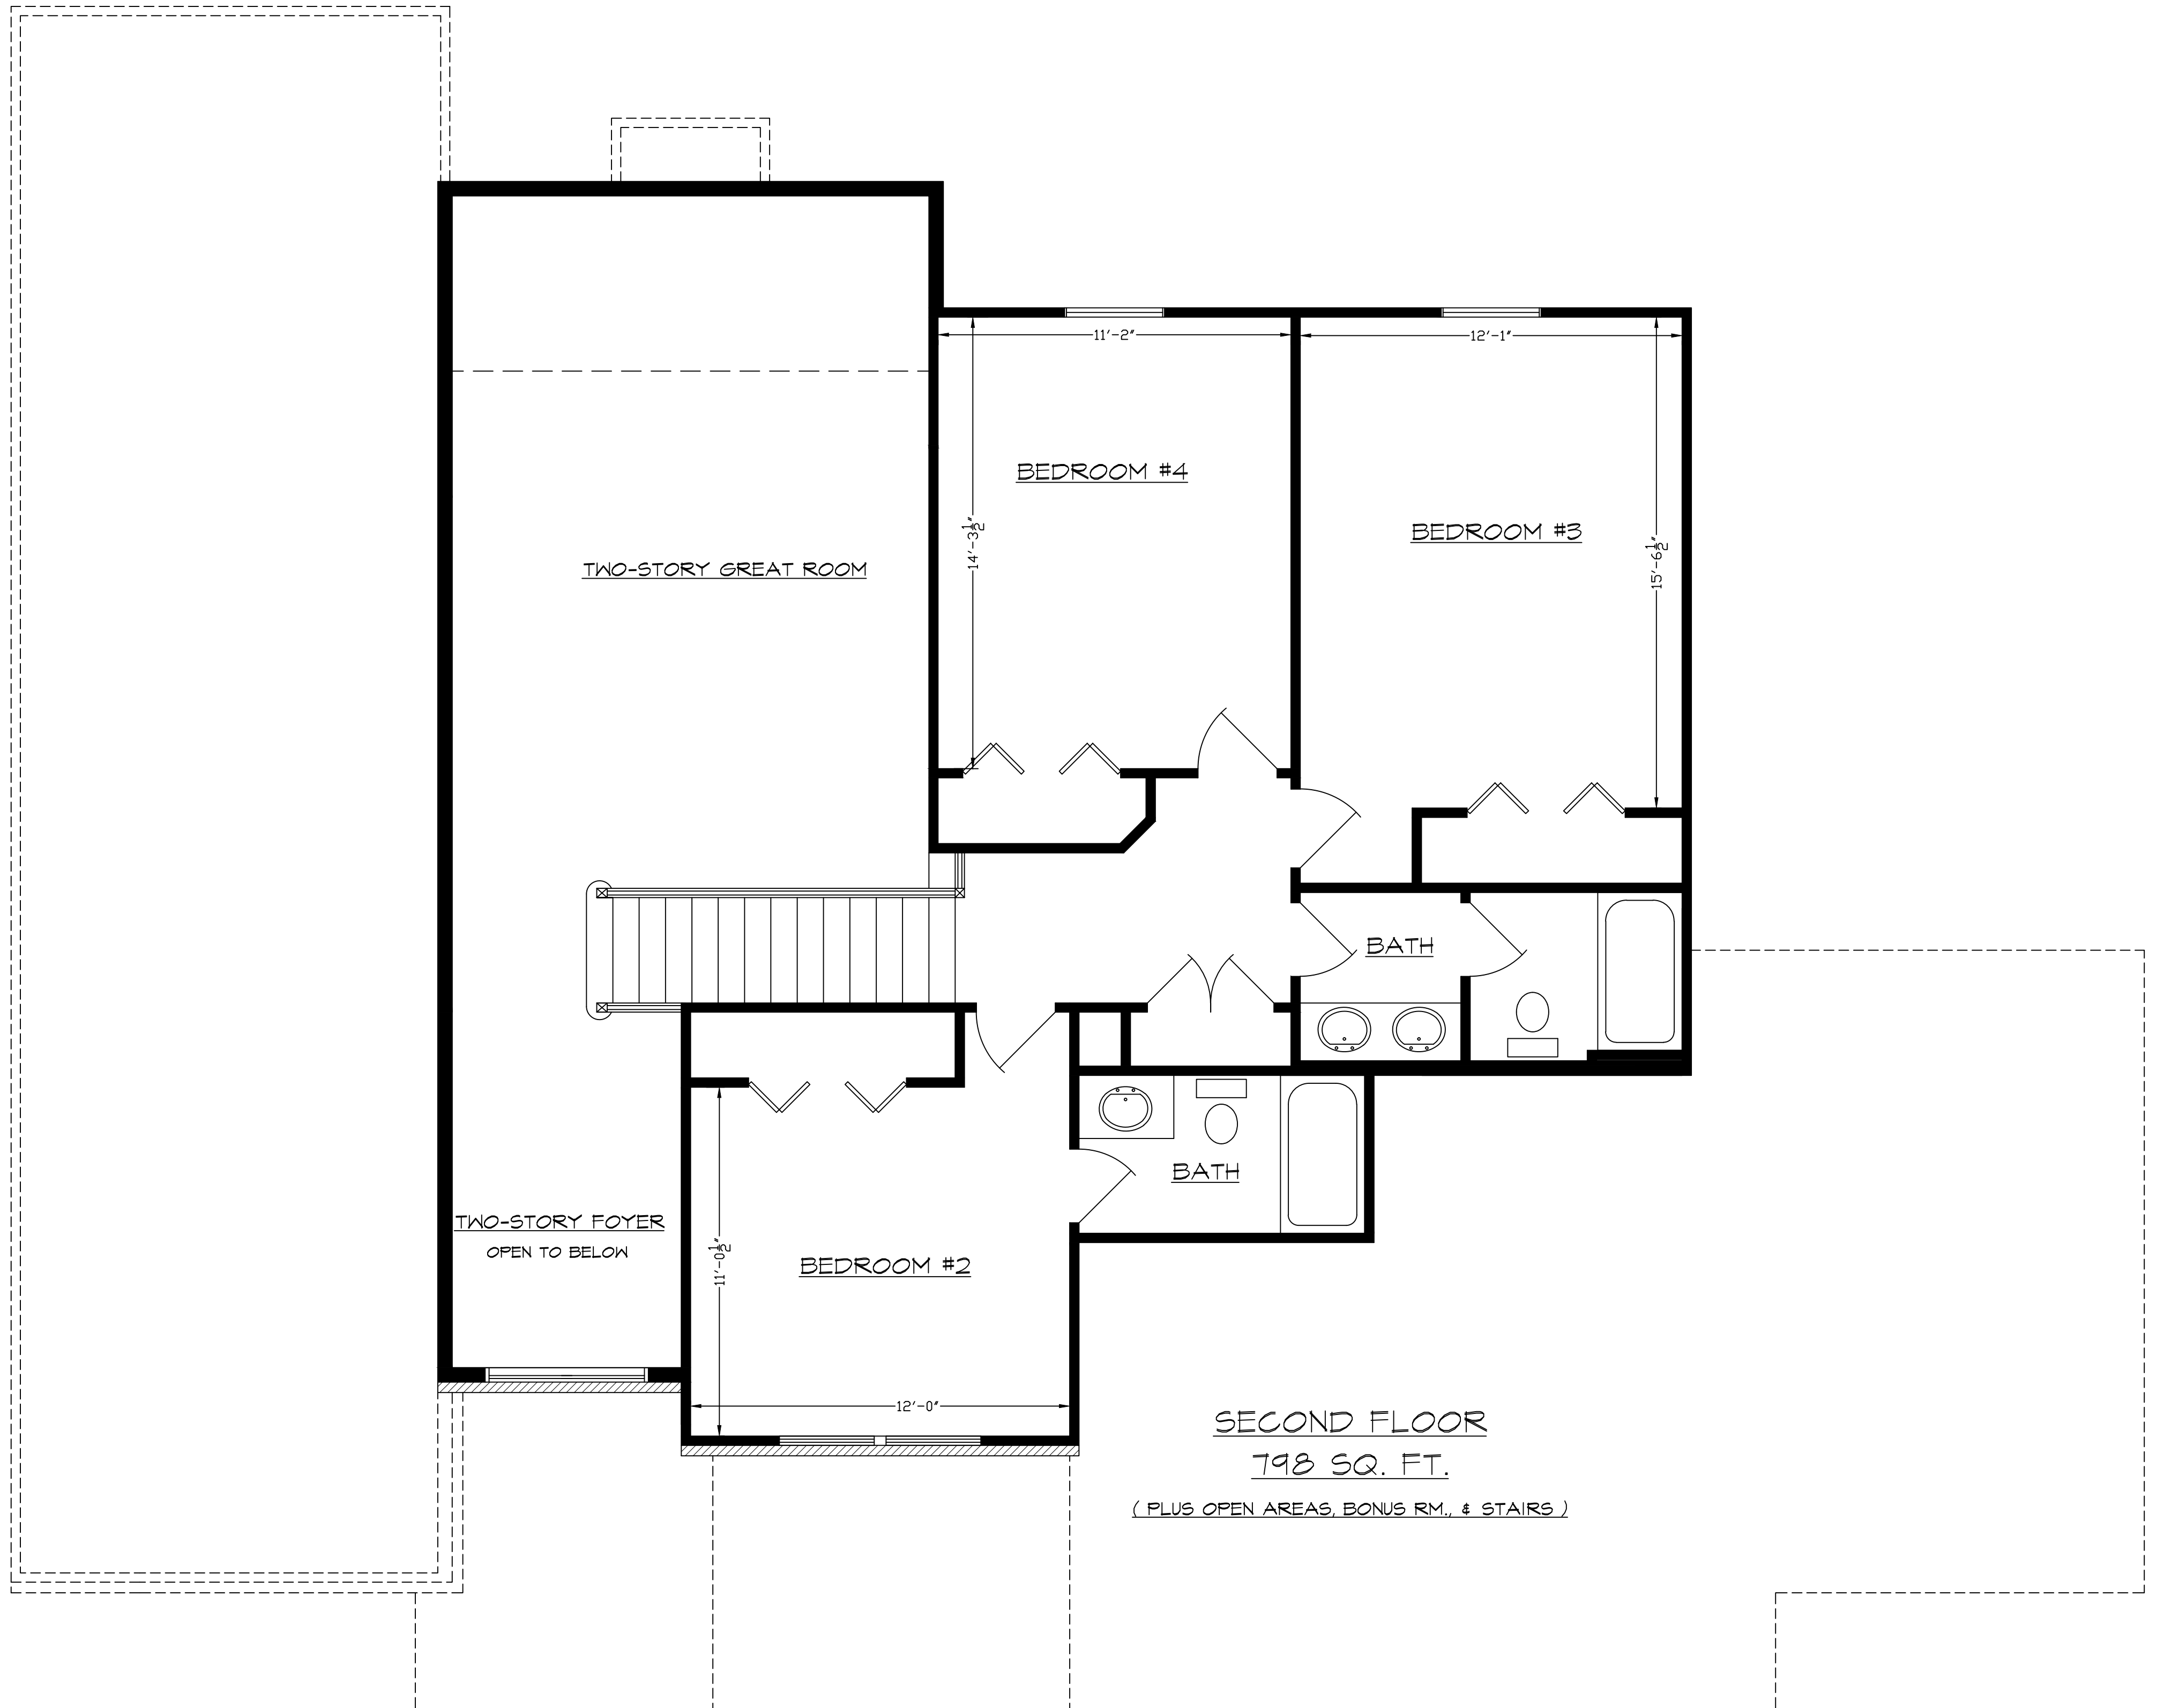

BASEMENT  
1457 SQ. FT. FINISHED

FIRST FLOOR  
1931 SQ. FT.

TWO-STORY GREAT ROOM

BEDROOM #4

BEDROOM #3

BATH

BATH

TWO-STORY FOYER  
OPEN TO BELOW

BEDROOM #2

SECOND FLOOR

798 SQ. FT.

( PLUS OPEN AREAS, BONUS RM., & STAIRS )