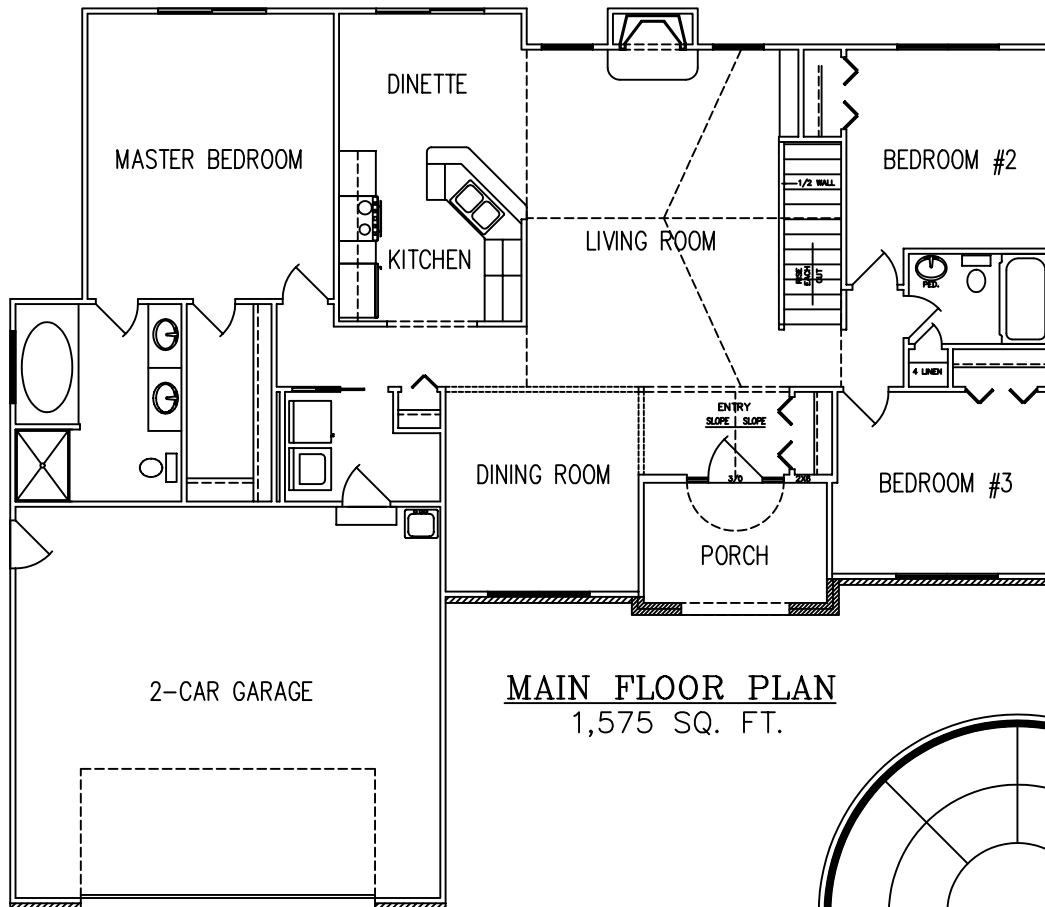

FRONT ELEVATION

MAIN FLOOR PLAN
1,575 SQ. FT.

**ARMSTRONG
BUILDERS**

CUSTOM HOMES

#1 BRICKYARD DRIVE
BLOOMINGTON, IL 61701

(309) 661-1950

STEVENSON
RANCH