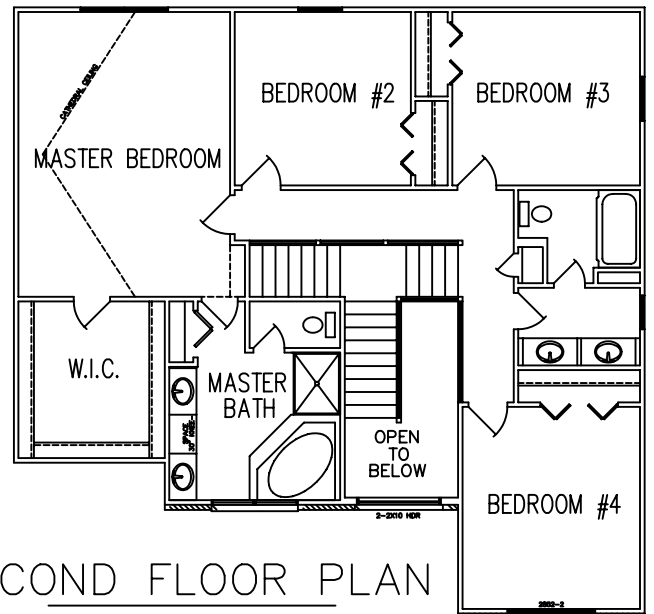

# WINCHESTER

ARMSTRONG  
BUILDERS

CUSTOM HOMES

BLOOMINGTON, IL 61701

(309) 661-1950

FIRST FLOOR PLAN  
1,380 S.F.

SECOND FLOOR PLAN  
1,278 S.F.