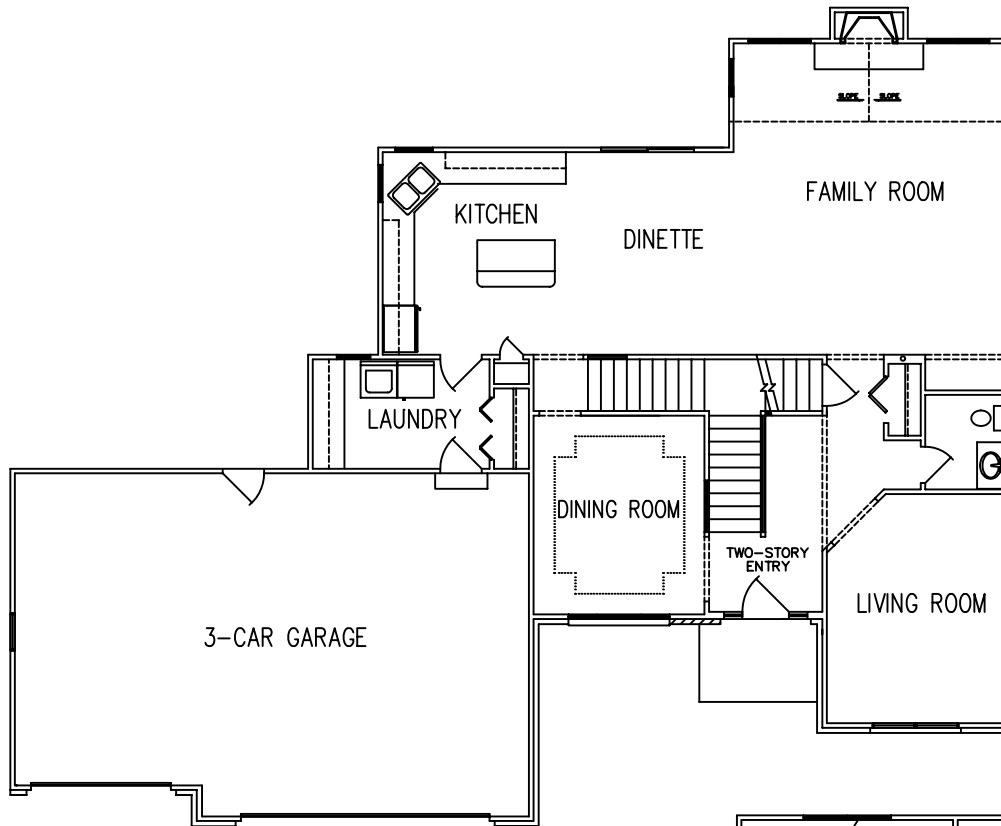

# WINCHESTER

ARMSTRONG  
BUILDERS

CUSTOM HOMES

BLOOMINGTON, IL 61701

(309) 661-1950

FIRST FLOOR PLAN  
1,380 S.F.

SECOND FLOOR PLAN  
1,278 S.F.