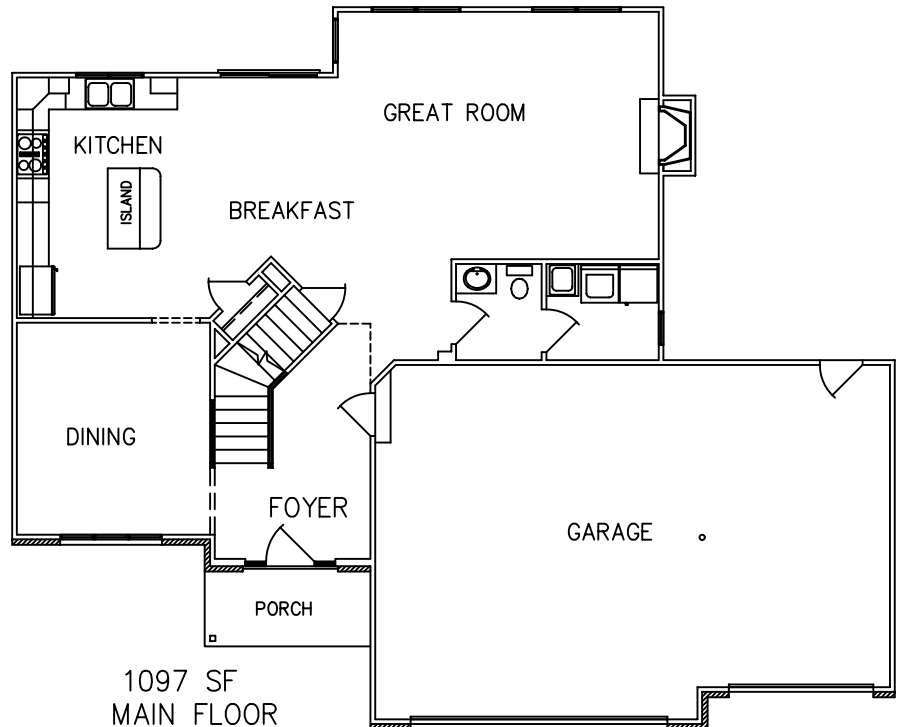

1165 SF
SECOND FLOOR

ARMSTRONG
BUILDERS

CUSTOM HOMES
BLOOMINGTON, IL 61701
(309) 661-1950

WILLIAMSON

1097 SF
MAIN FLOOR