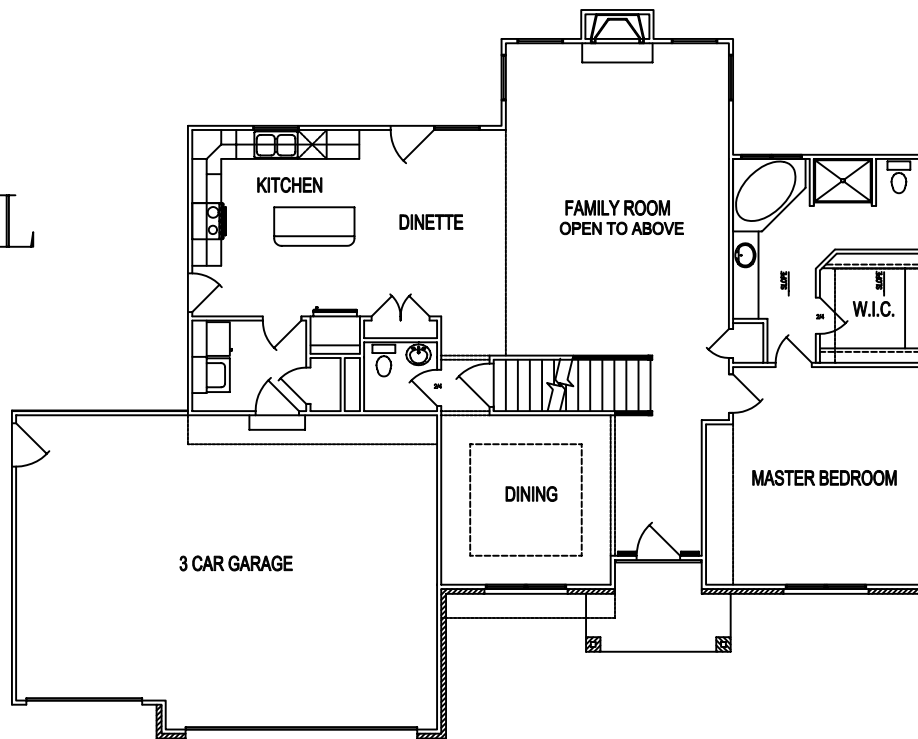

KELL MODEL

FIRST FLOOR PLAN
1,475 SF

ARMSTRONG BUILDERS
CUSTOM HOMES
309-661-1950

SECOND FLOOR PLAN
645 SF

645 SQ. FEET
SECOND FLOOR