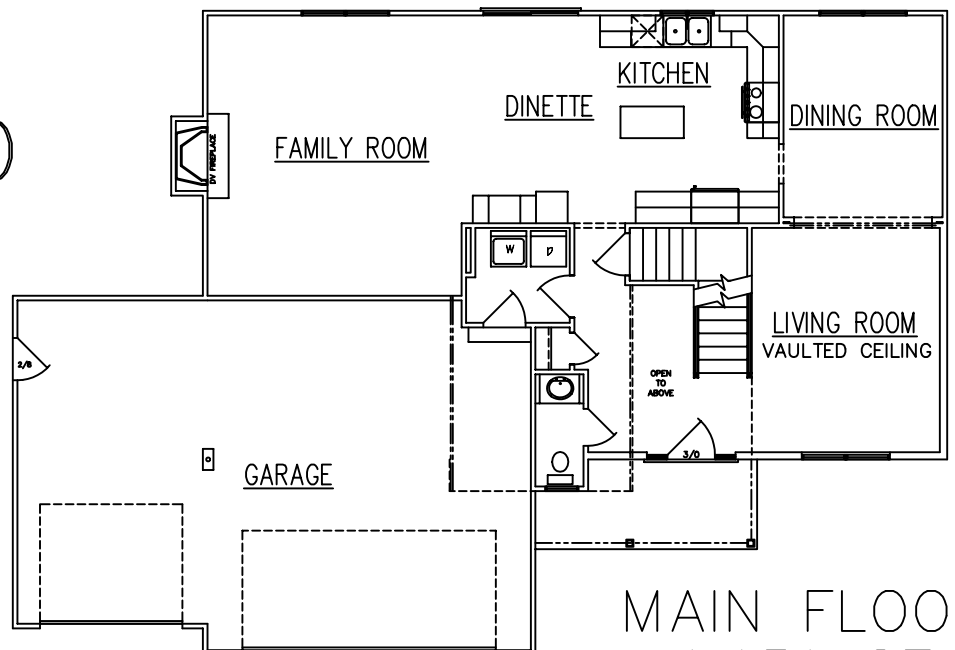

**ARMSTRONG
BUILDERS**

CUSTOM HOMES

BLOOMINGTON, IL 61701

(309) 661-1950

SECOND FLOOR
 1,065 SF

HOLLAND

MAIN FLOOR
 1,151 SF