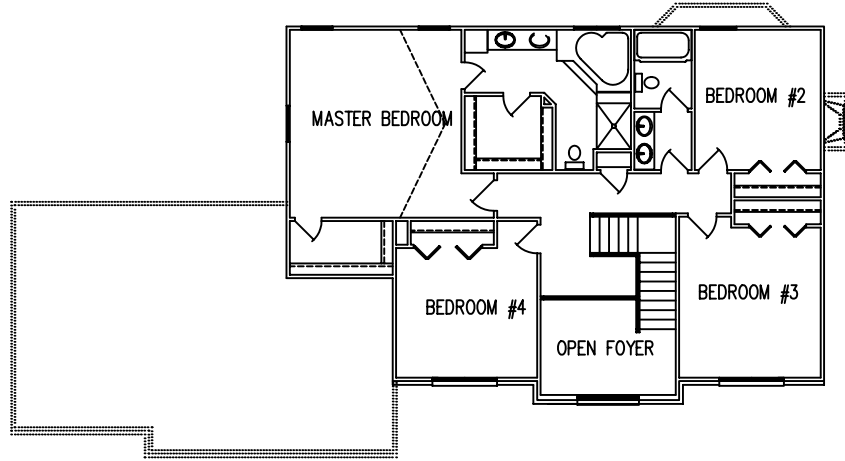

FREMONT

ARMSTRONG
BUILDERS

CUSTOM HOMES

2203 E. EMPIRE, SUITE E
BLOOMINGTON, IL 61704
(309) 661-1950

FRONT ELEVATION

SECOND FLOOR PLAN
1,250 SF

FIRST FLOOR PLAN
1,360 SF

FINISHED BASEMENT
1,055 SF
(OPTIONAL)