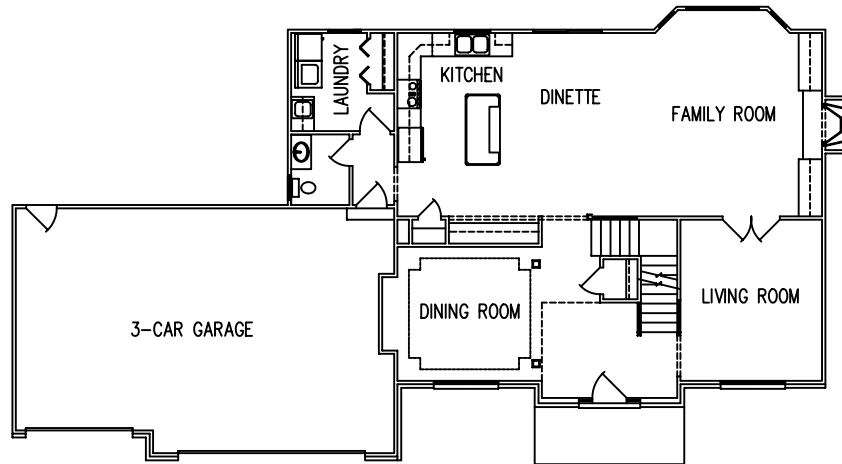

FREMONT

ARMSTRONG
BUILDERS

CUSTOM HOMES

2203 E. EMPIRE, SUITE E
BLOOMINGTON, IL 61704
(309) 661-1950

FRONT ELEVATION

SECOND FLOOR PLAN
1,250 SF

FIRST FLOOR PLAN
1,360 SF

FINISHED BASEMENT
1,055 SF
(OPTIONAL)