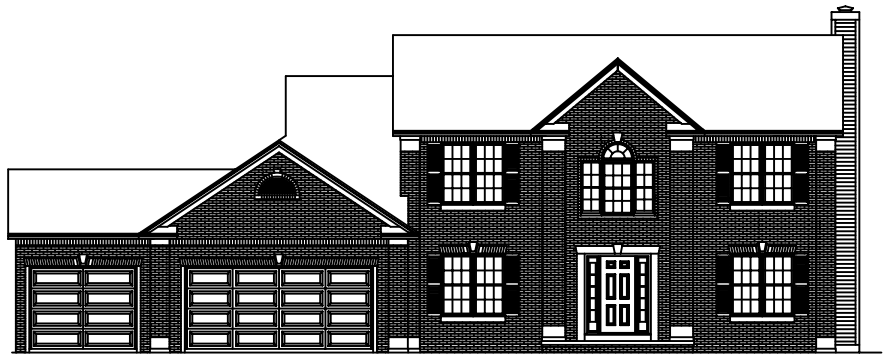

FREMONT

ARMSTRONG
BUILDERS

CUSTOM HOMES

2203 E. EMPIRE, SUITE E
BLOOMINGTON, IL 61704
(309) 661-1950

FRONT ELEVATION

SECOND FLOOR PLAN
1,250 SF

FIRST FLOOR PLAN
1,360 SF

FINISHED BASEMENT
1,055 SF
(OPTIONAL)