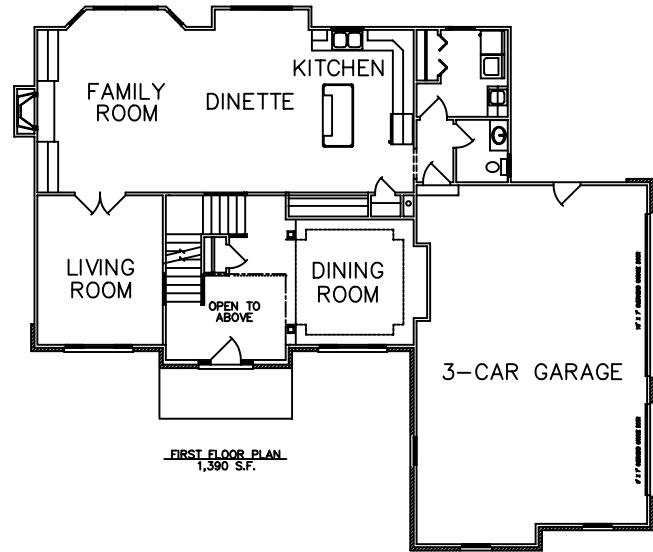

CUSTOM FREMONT

ARMSTRONG
BUILDERS

CUSTOM HOMES

BLOOMINGTON, IL 61704

(309) 661-1950

SECOND FLOOR PLAN
1,250 SF

FIRST FLOOR PLAN
1,402 SF

FINISHED BASEMENT
1,095 SF