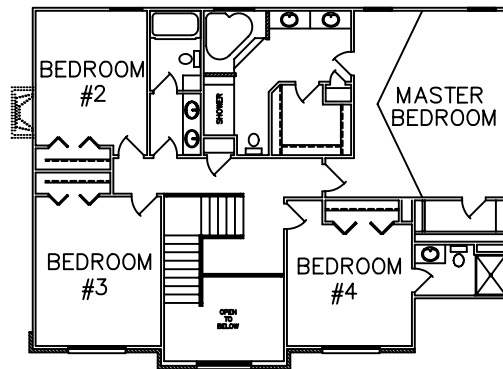

CUSTOM FREMONT

ARMSTRONG
BUILDERS

CUSTOM HOMES

BLOOMINGTON, IL 61704

(309) 661-1950

SECOND FLOOR PLAN
1,250 SF

FIRST FLOOR PLAN
1,402 SF

FINISHED BASEMENT
1,095 SF