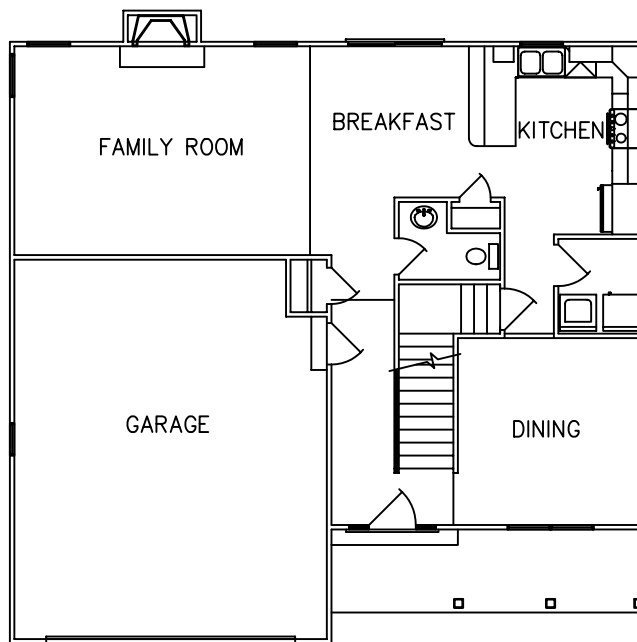

985 SF SECOND FLOOR

# THE BAUER

**ARMSTRONG  
BUILDERS**

CUSTOM HOMES

BLOOMINGTON, IL  
(309) 661-1950

980 SF MAIN FLOOR